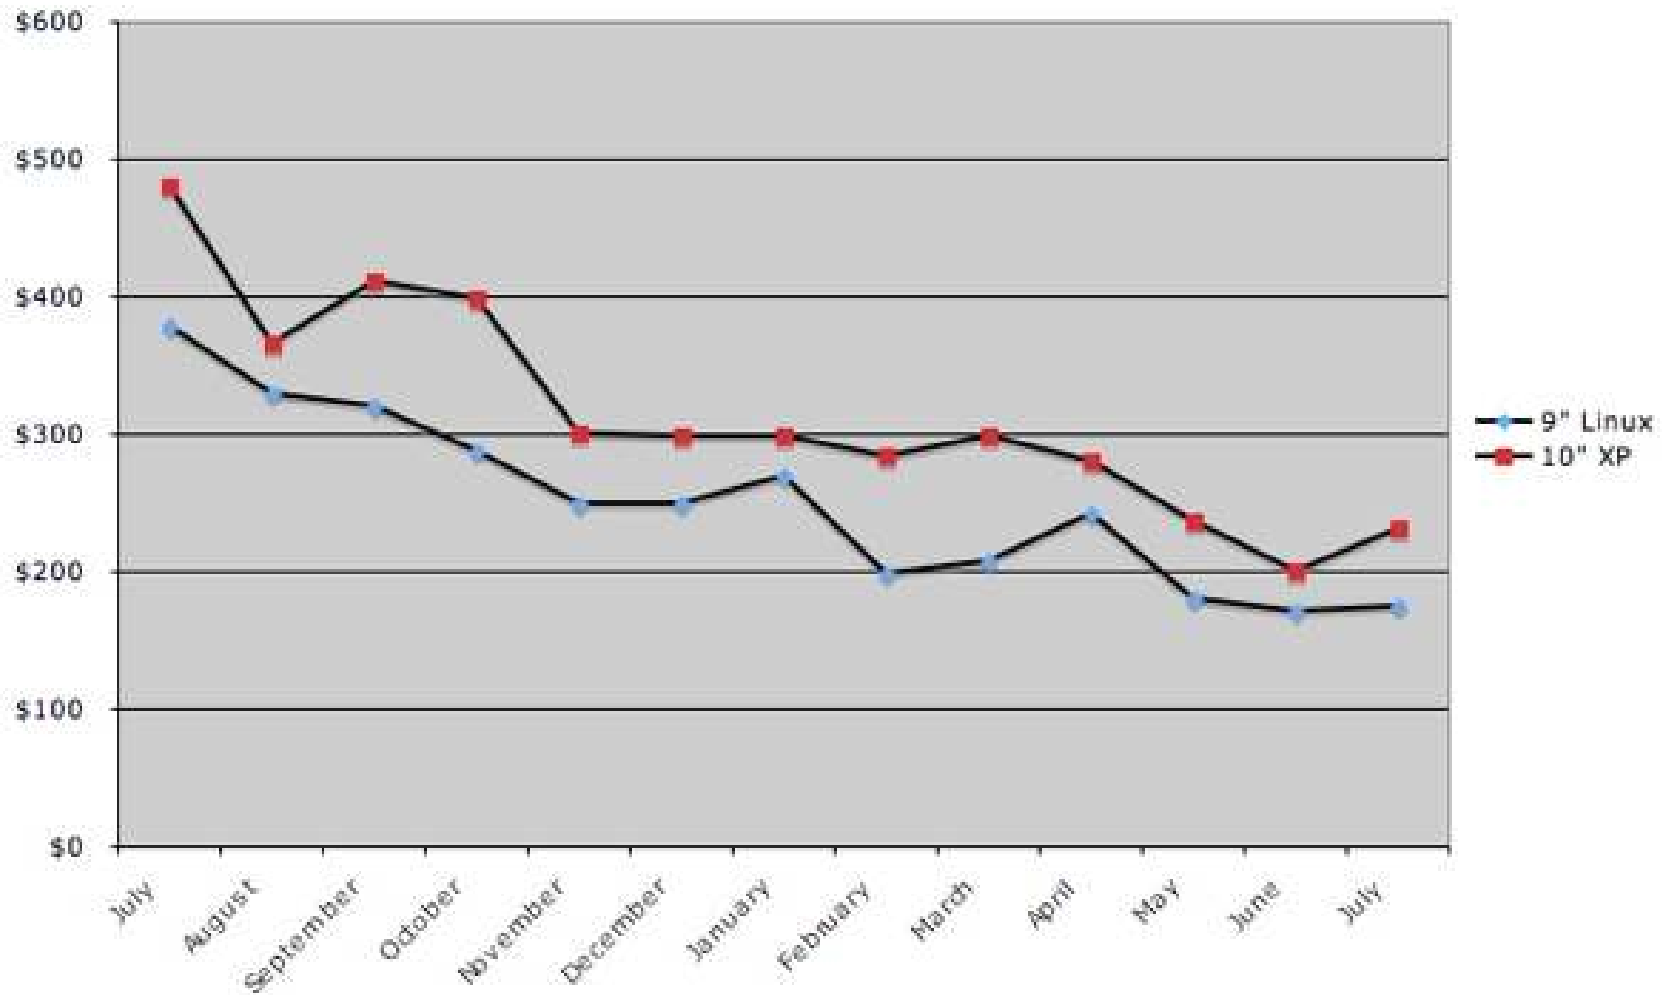

PRICE TRENDS 4

9" Linux vs 10" XP Netbooks

DealWatch: 9" Linux Netbooks vs 10" XP Netbooks