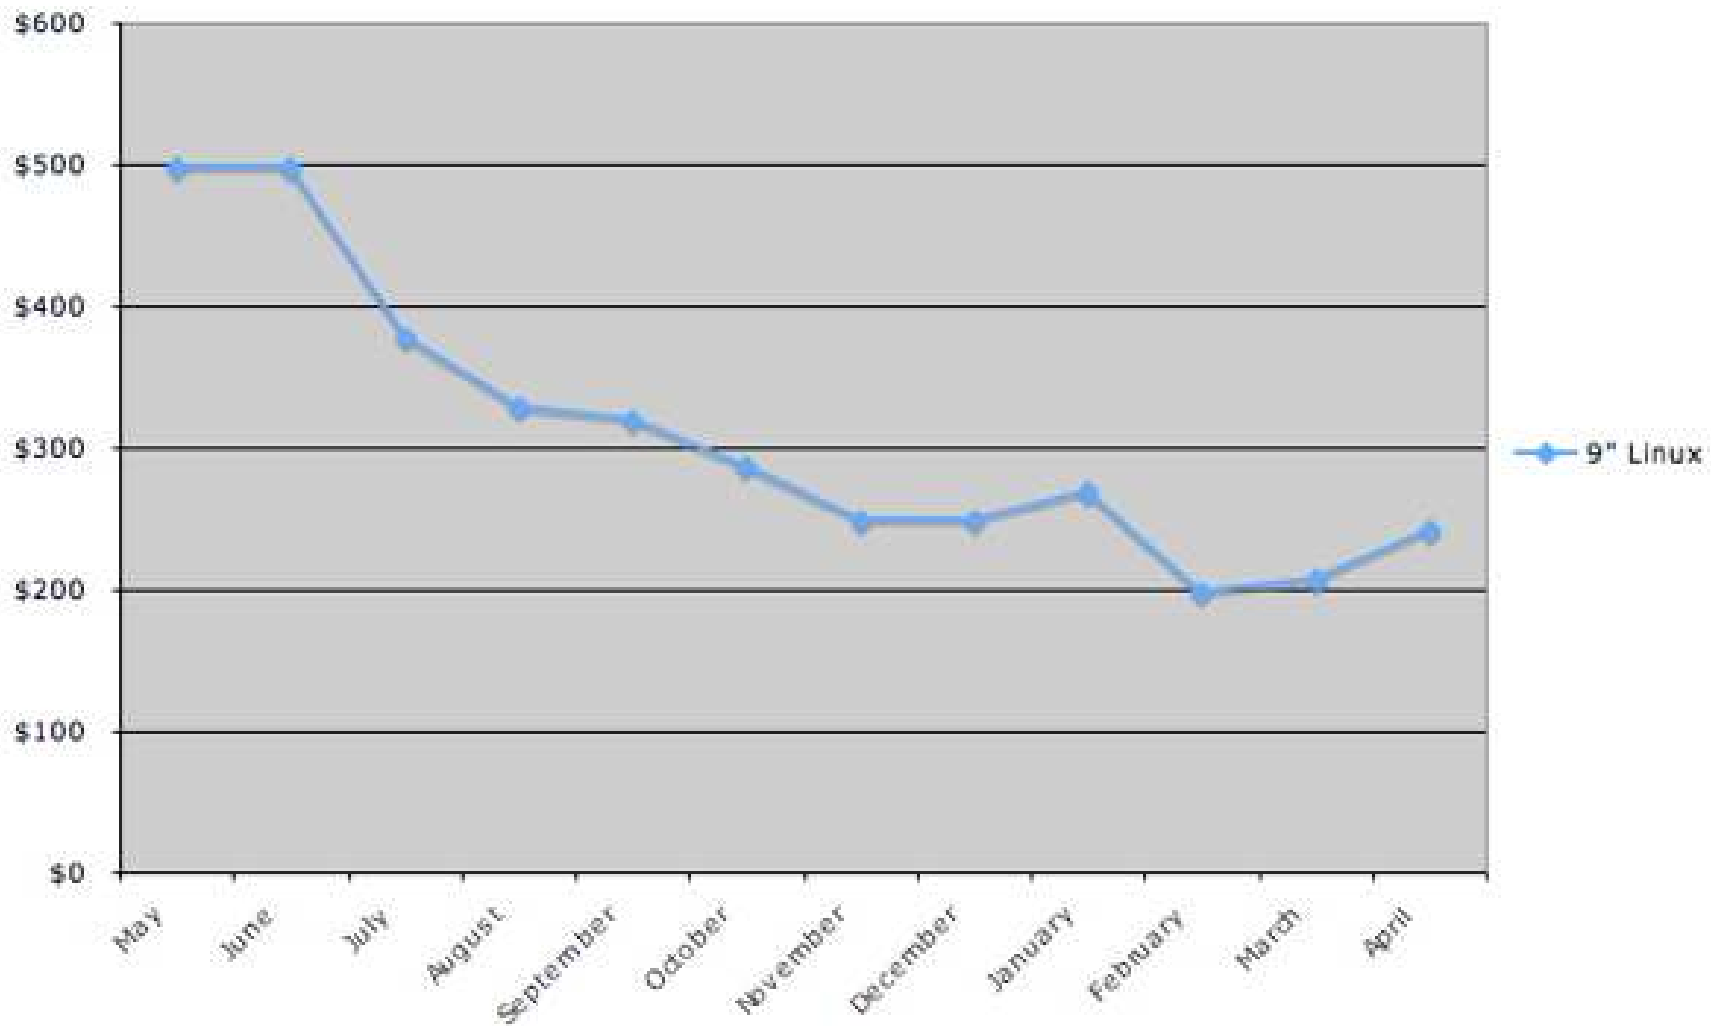

PRICE TRENDS 1

9" SSD Linux Netbooks

DealWatch: 9" SSD Linux Netbooks