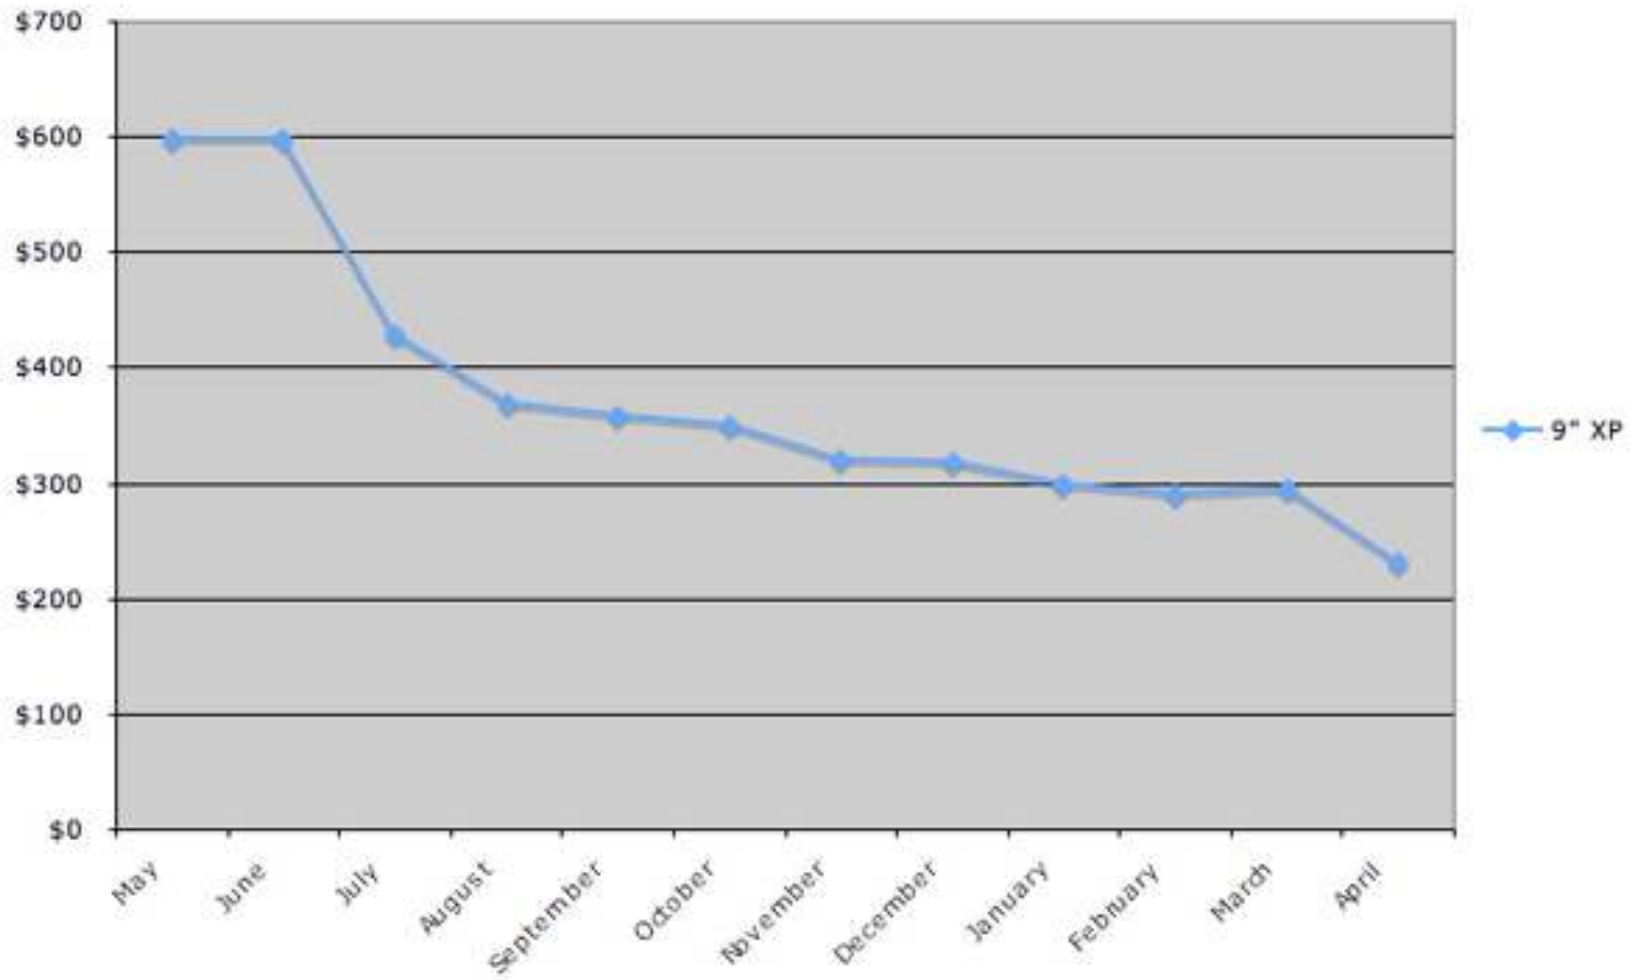

PRICE TRENDS 1

9" SSD Linux Netbooks

DealWatch: 9" SSD Linux Netbooks

PRICE TRENDS 2

9" HDD XP Netbooks

DealWatch: 9" HDD XP Netbooks

PRICE TRENDS 3

10" HDD XP Netbooks