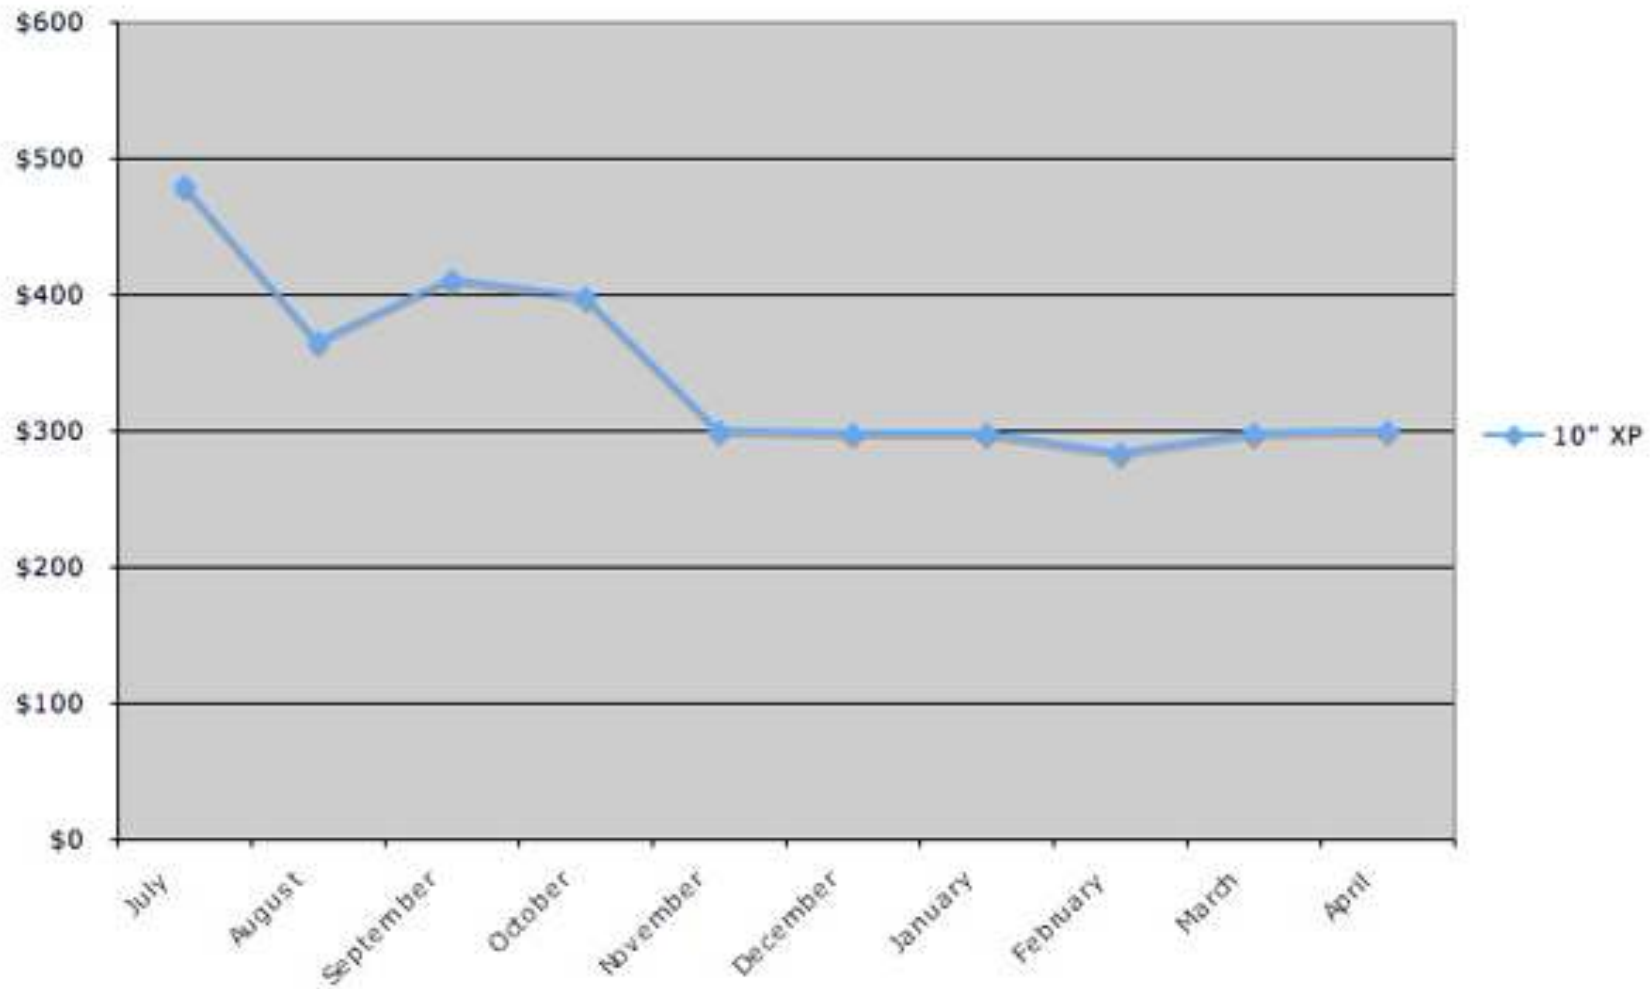

PRICE TRENDS 3

10" HDD XP Netbooks

DealWatch: 10" HDD XP Netbooks